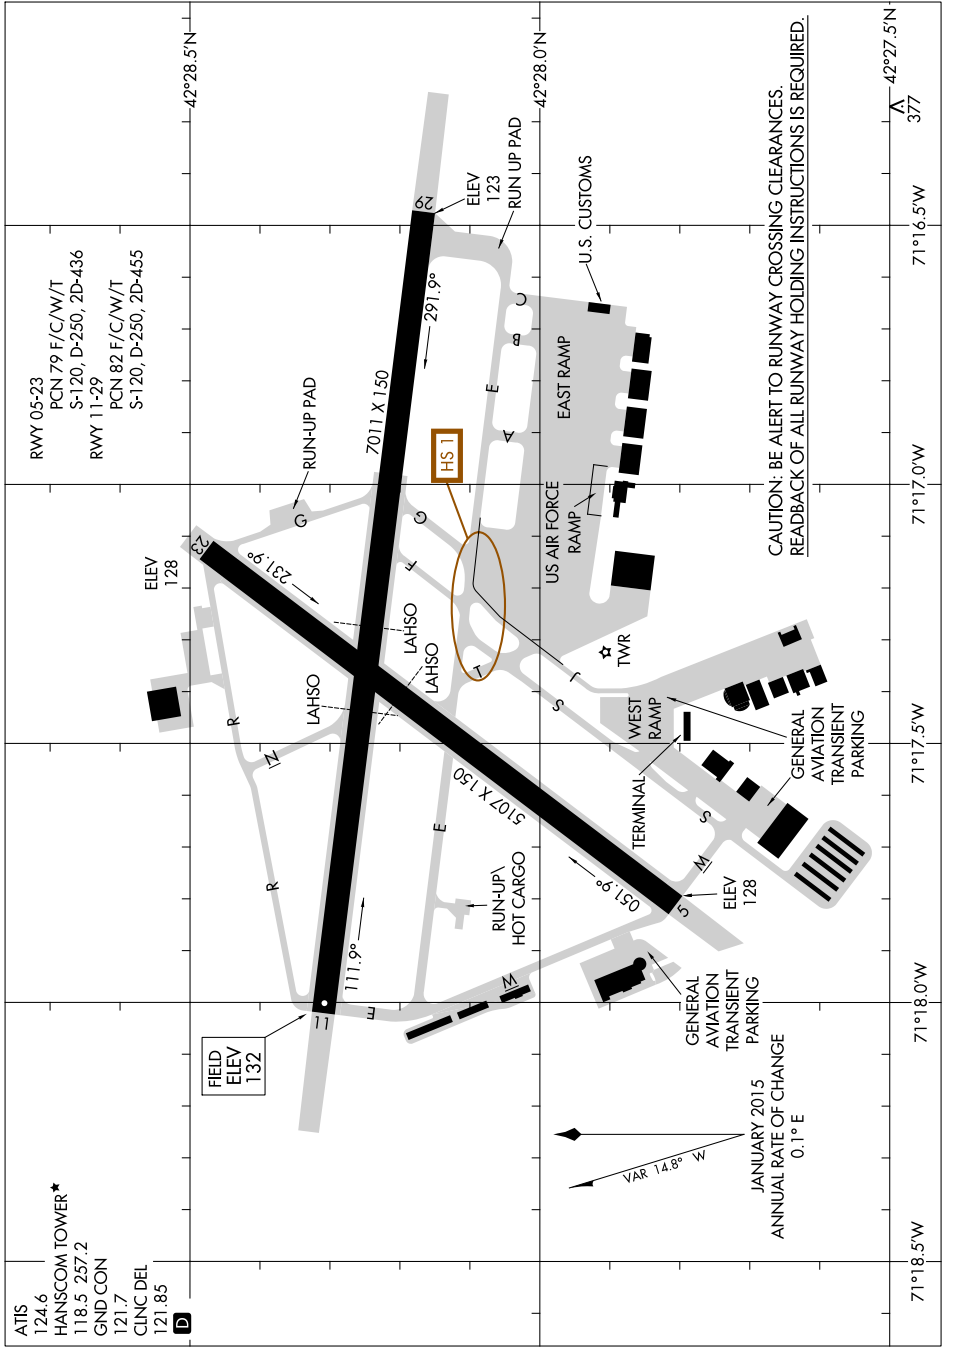

16091  
**AIRPORT DIAGRAM**

LAURENCE G. HANSCOM FIELD (B/E/D)  
 BEDFORD, MASSACHUSETTS

AL-626 (FAA)

NE-1, 08 DEC 2016 to 05 JAN 2017

CAUTION: BE ALERT TO RUNWAY CROSSING CLEARANCES.  
 READBACK OF ALL RUNWAY HOLDING INSTRUCTIONS IS REQUIRED.

16091  
**AIRPORT DIAGRAM**

BEDFORD, MASSACHUSETTS  
 LAURENCE G. HANSCOM FIELD (B/E/D)

NE-1, 08 DEC 2016 to 05 JAN 2017